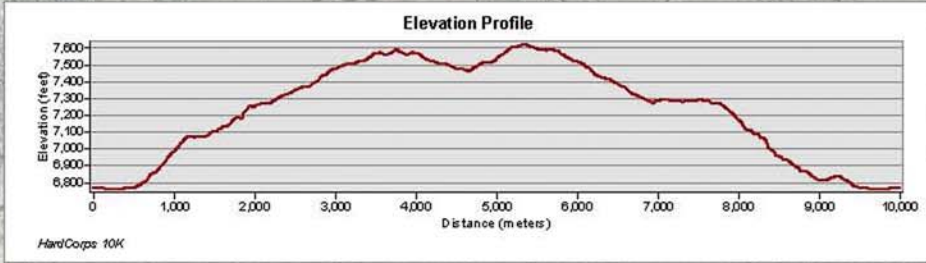

# 2010 Mountain Warfare Training Challenge

- Start-Finish
- Distance Marker
- Obstacle
- Water Station
- Foot Bridge
- 10 K Route
- 10 - 12 Year Old Course (out & back)